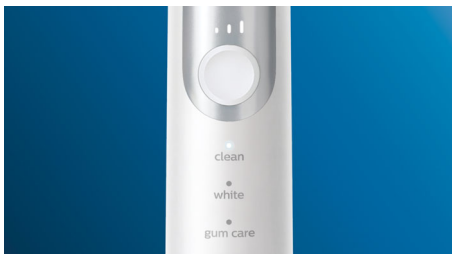

Optimize your brushing

- Three modes, three intensity settings
- Brush heads select the optimal mode and intensity

Innovative technology

- Lets you know when you're pressing too hard
- Connects smart brush handle and smart brush heads
- Always know when to replace your brush heads
- Dynamic cleaning action drives fluid between teeth

Designed around you

- Encouragement to brush thoroughly
- Makes traveling easier for you

PHILIPS
sonicare

Sonic electric toothbrush
Built-in pressure sensor 3 modes, 3 intensities, 2 x BrushSync features, Travel case

Highlights

Naturally whiter teeth

Click on the W2 Optimal White brush head to remove surface stains and reveal a whiter smile. With its densely packed central stain-removal bristles, it's clinically proven to whiten teeth in just one week.

Brushing your way

This toothbrush allows you to customize your brushing with a choice of three modes and three intensities. Clean mode is standard for superior cleaning. White is the ideal mode for removing surface stains. And Gum Care mode adds an extra minute of reduced-power brushing, so you can gently massage your gums. Three intensities allow you to switch the order of 'higher' and 'lower' to align with the intensities from left to right.