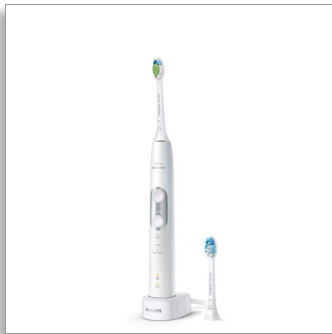

Philips Sonicare
ProtectiveClean 6100
Sonic electric toothbrush

Built-in pressure sensor

3 modes, 3 intensities
2 x BrushSync features
Travel case

PH-HX6877-23

Whiter teeth. Gently does it.

Whitens teeth in just 1 week.

Feel the difference of a gentle clean with our Pressure Sensor while whitening your teeth in 1 week.

Proven to improve oral health

- Whitens teeth in just one week
- Safe & gentle on sensitive areas, orthodontics & dental work

Optimize your brushing

- Three modes, three intensity settings
- Brush heads select the optimal mode and intensity

Innovative technology

- Lets you know when you're pressing too hard
- Connects smart brush handle and smart brush heads
- Always know when to replace your brush heads
- Dynamic cleaning action drives fluid between teeth

Designed around you

- Encouragement to brush thoroughly
- Makes traveling easier for you

PHILIPS
sonicare

Sonic electric toothbrush
Built-in pressure sensor 3 modes, 3 intensities, 2 x BrushSync features, Travel case