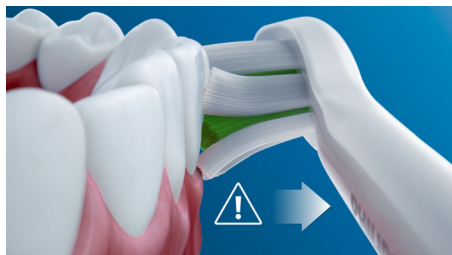

Too much pressure?

You may not notice if you're brushing too hard, but your toothbrush will. If you start taking it out on your gums, the toothbrush will make a pulsing sound as a reminder to ease off on the pressure.